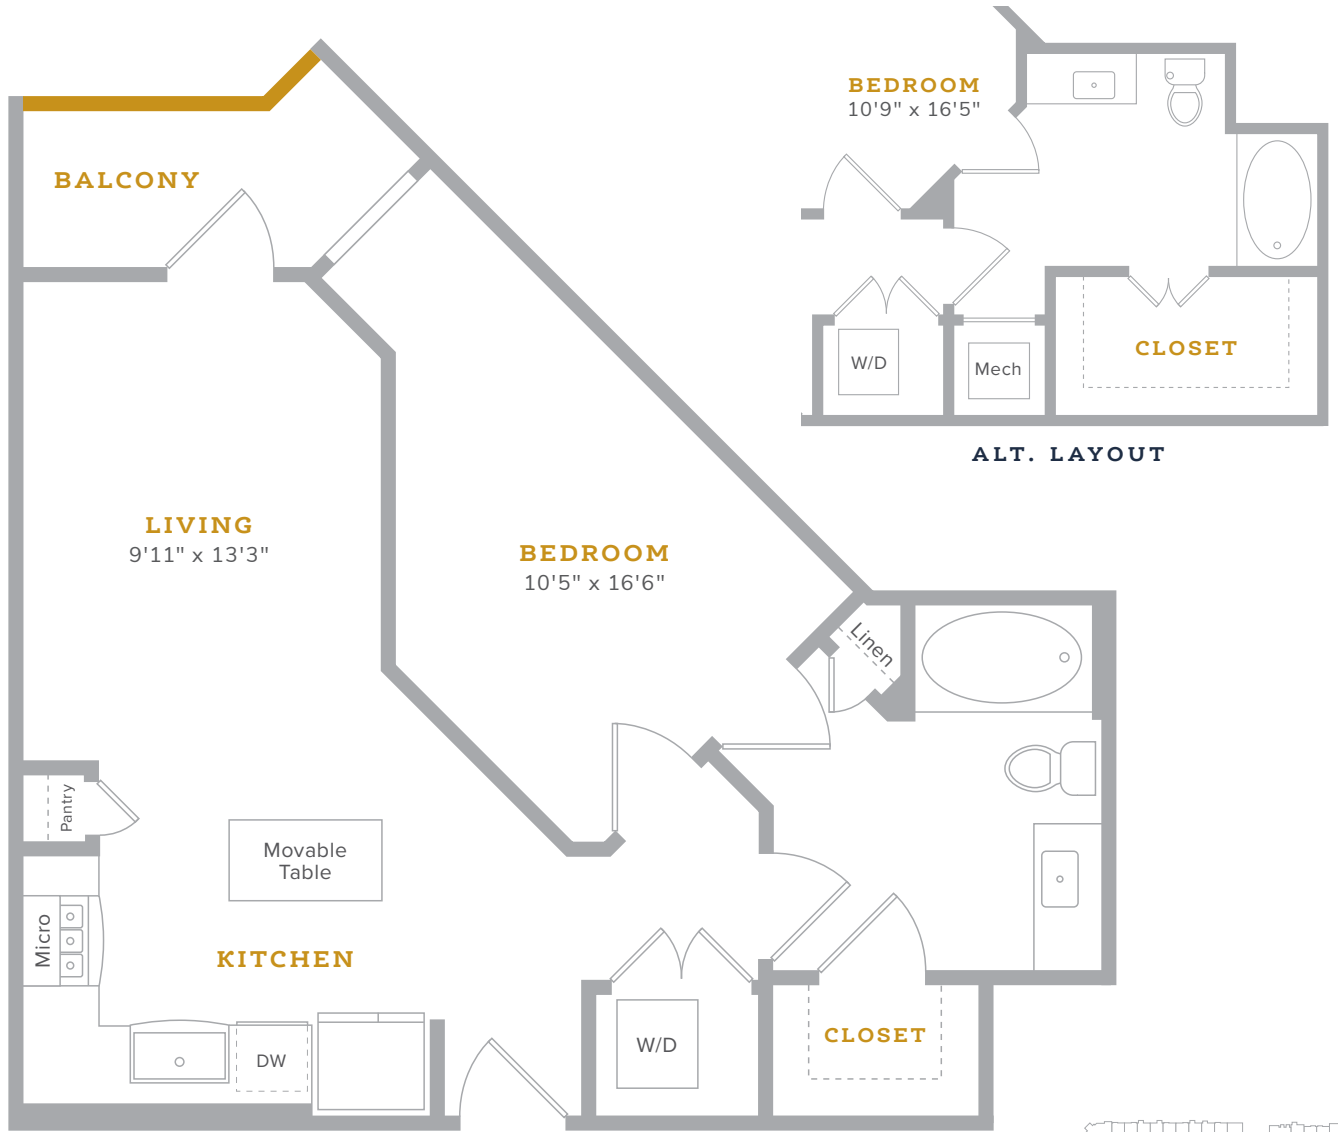

ALEXAN  
**LOWER HEIGHTS**

RENT/MO: \_\_\_\_\_

DEPOSIT: \_\_\_\_\_

1 BEDROOM  
1 BATHROOM  
651 - 695 SQ. FT.

A2

Closest and bathroom layout may vary by home.  
Not all plans have a balcony.

A2, A4

2770 Summer Street | Houston, TX 77007 | 832-604-9988 | leasing@AlexanLowerHeights.com

**ALEXANLOWERHEIGHTS.COM**

Interior layout varies to accommodate accessible features. Actual apartment materials, colors, and finishes may vary. Not all homes have a balcony or patio and sizes may vary. Interior layout may vary by home. Floor plan is an artist's rendering and may not be to scale. Square footage is approximate and may vary by unit. Availability and pricing subject to change. See an office representative for details.